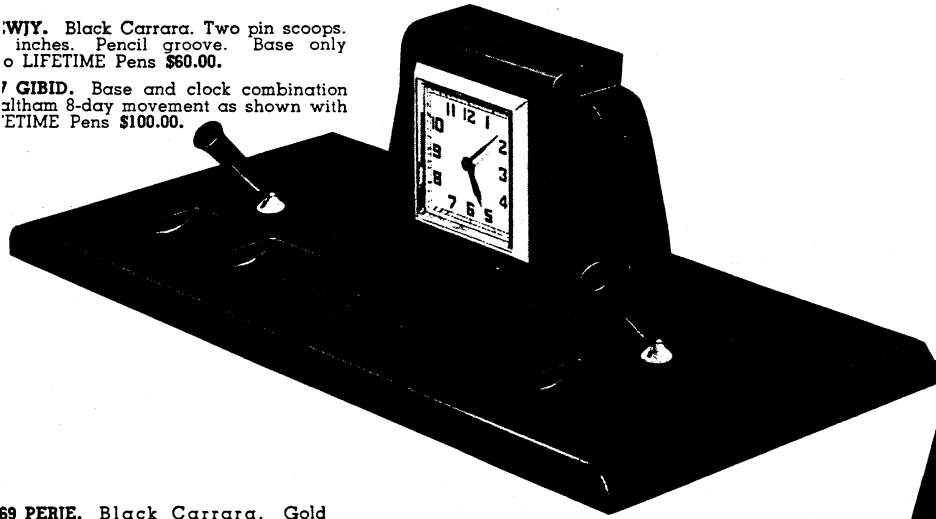

RY-PROOF DESK SETS

7WJY. Black Carrara. Two pin scoops. 1 1/2 inches. Pencil groove. Base only with two LIFETIME Pens $60.00.

7 GIBID. Base and clock combination with Seth Thomas 8-day movement as shown with two LIFETIME Pens $100.00.

69 PERJE. Black Carrara. Gold name plate. 8 x 14 inches. Pencil scoop. Base only with two LIFETIME Pens $40.00.

69-561 GIBAB. Base and clock combination with Seth Thomas 8-day movement as shown with two LIFETIME Pens $57.50.